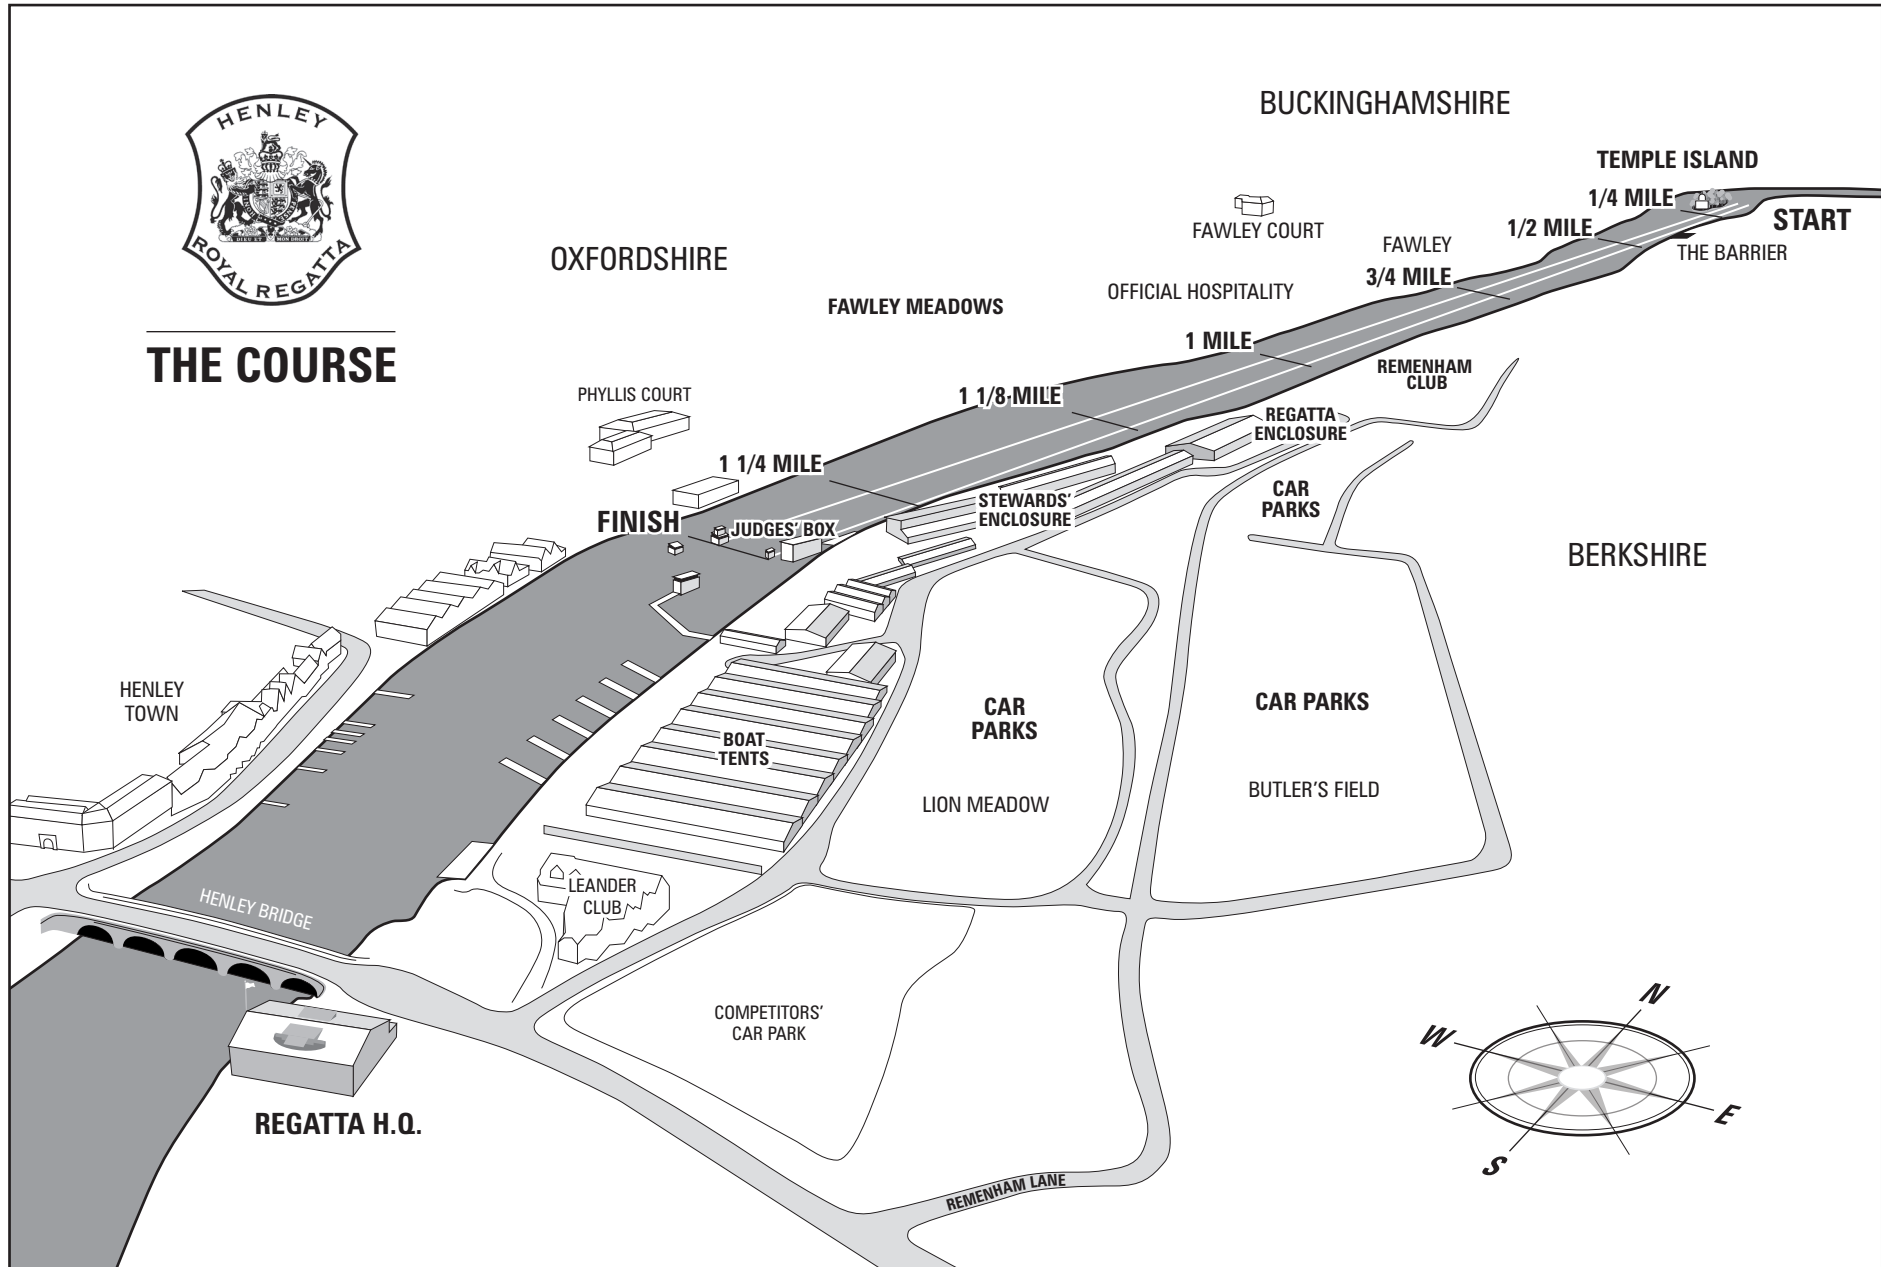

THE COURSE

BUCKINGHAMSHIRE

TEMPLE ISLAND

1/4 MILE

START

THE BARRIER

1/2 MILE

FAWLEY COURT

FAWLEY

3/4 MILE

OFFICIAL HOSPITALITY

1 MILE

REMEMHAM CLUB

FAWLEY MEADOWS

1 1/8 MILE

REGATTA ENCLOSURE

OXFORDSHIRE

PHYLIS COURT

1 1/4 MILE

JUDGES' BOX

STEWARDS' ENCLOSURE

CAR PARKS

BERKSHIRE

FINISH

HENLEY TOWN

BOAT TENTS

CAR PARKS

CAR PARKS

LION MEADOW

BUTLER'S FIELD

HENLEY BRIDGE

LEANDER CLUB